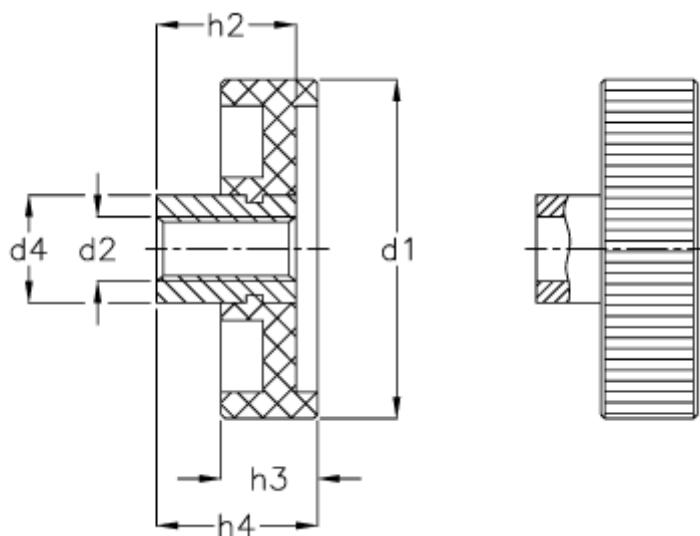

Article number: 20226KU63M12
Description: E+G Handwheel
GN 226-KU-63-M12

Measures

d1 = 63
d2 = M12
d4 = 20
h1 = 30
h2 = 24
h3 = 18